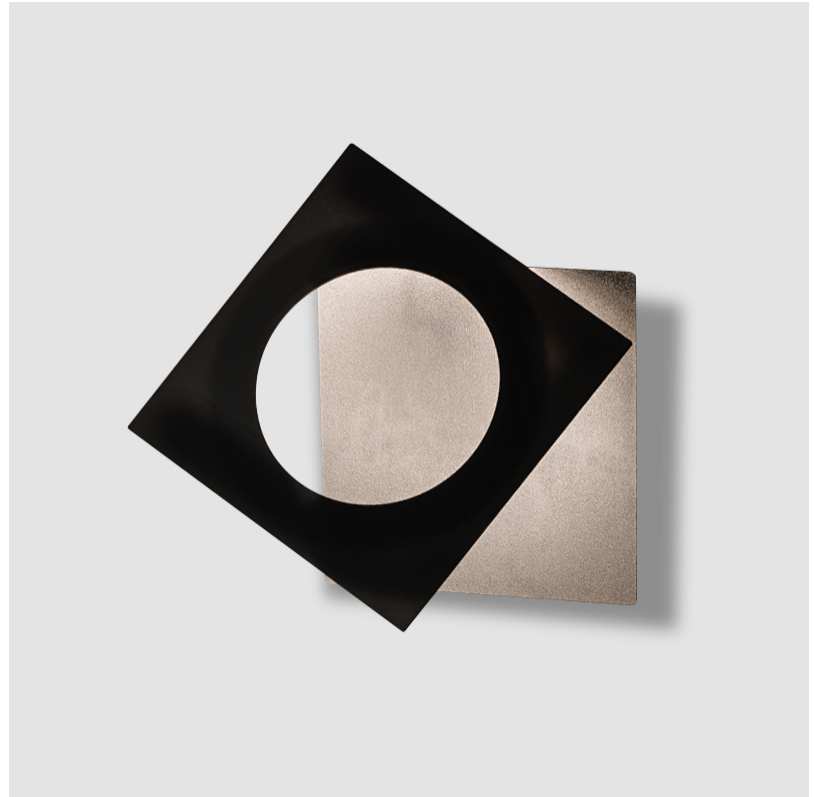

PETRA SURFACE

D43059- -

base number
Color   Finish
Temperature   Options

PROJECT
TYPE
SPECIFIER
QUANTITY
DATE

1. To build a product code in our configurator select the specify button on the base model # product page
2. To build a manual product code on this datasheet choose from the options listed below in blue font and add the suffix to the base model #

GENERAL

Series: Petra
Brand: Icone
Division: Design
Mounting Type: Surface
Mounting Location: Wall
Subcategory: Ambient

PHYSICAL

Shape: Square
Length (mm): 310
Length (in): 12 ³/₁₆
Width (mm): 70
Width (in): 2 ³/₄
Height (mm): 310
Height (in): 12 ³/₁₆
Light Distribution: Indirect
Fixture Finish: [ECO_SBR](#) / [ECO_WHI](#) / [ECR_BLK](#) / [ECR_SAL](#) / [ECR_SBR](#) / [EGL_BLK](#) / [EGL_RUS](#) / [EGL_WHI](#) / [ESI_SBR](#) / [SLA_SAL](#) / [WHI_RUS](#) / [WHI_SAL](#) / [WHI_WHI](#)
Fixture Material: Aluminum

ELECTRICAL

Lamp Type: LED
Input Wattage (W): 28
Total Output Wattage (W): 25.2
Dimming: Non-Dimmable / 0-10V Dimming
Driver Included: Yes
Driver Location: Integrated
Driver Type: Constant Current - 120-277Vac
Driver Class: Class 2
Input Voltage (V): 120
Constant Current (MA): 700

LED

Color Temperature (°K): [2700](#) / [3000](#)
Nominal Lumen (lm): 3697
CRI: >90 CRI
Lamp Life (hrs): 50000

OPTICAL

RATINGS AND CERTIFICATIONS

Certified By: Certified for North American Standards
IP rating: IP20