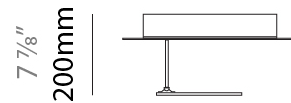

PETRA SURFACE

D42080- -

base number   Color   Finish
Temperature   Options

PROJECT
TYPE
SPECIFIER
QUANTITY
DATE

1. To build a product code in our configurator select the specify button on the base model # product page
2. To build a manual product code on this datasheet choose from the options listed below in blue font and add the suffix to the base model #

GENERAL

Series: Petra
Brand: Icone
Division: Design
Mounting Type: Surface
Mounting Location: Ceiling
Subcategory: Ambient

PHYSICAL

Shape: Square
Length (mm): 430
Length (in): 16 ¹⁵/₁₆
Width (mm): 430
Width (in): 16 ¹⁵/₁₆
Height (mm): 200
Height (in): 7 ⁷/₈
Light Distribution: Indirect
Fixture Finish: [ECO_SBR](#) / [ECO_WH1](#) / [ECR_BLK](#) / [ECR_SAL](#) / [ECR_SBR](#) / [EGL_BLK](#) / [EGL_RUS](#) / [EGL_WH1](#) / [ESI_SBR](#) / [SLA_SAL](#) / [WH1_RUS](#) / [WH1_SAL](#) / [WH1_WH1](#)
Fixture Material: Aluminum

ELECTRICAL

Lamp Type: LED
Input Wattage (W): 16
Total Output Wattage (W): 13.5
Dimming: Non-Dimmable / 0-10V Dimming
Driver Included: Yes
Driver Location: Integrated
Driver Type: Constant Current - 120Vac
Driver Class: Class 2
Input Voltage (V): 120
Constant Current (MA): 700

LED

Color Temperature (°K): 2700 / 3000
Nominal Lumen (lm): 2100
CRI: >90 CRI
Lamp Life (hrs): 50000

OPTICAL

RATINGS AND CERTIFICATIONS

Certified By: Certified for North American Standards
IP rating: IP20

430mm 16 ¹⁵/₁₆"