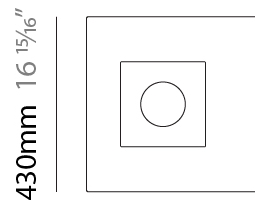

PETRA SURFACE

D42080- -

base number   Color   Finish
Temperature   Options

PROJECT
TYPE
SPECIFIER
QUANTITY
DATE

1. To build a product code in our configurator select the specify button on the base model # product page
2. To build a manual product code on this datasheet choose from the options listed below in blue font and add the suffix to the base model #

GENERAL

Series: Petra
Brand: Icone
Division: Design
Mounting Type: Surface
Mounting Location: Ceiling
Subcategory: Ambient

PHYSICAL

Shape: Square
Length (mm): 430
Length (in): 16 ¹⁵/₁₆
Width (mm): 430
Width (in): 16 ¹⁵/₁₆
Height (mm): 200
Height (in): 7 ⁷/₈
Light Distribution: Indirect
Fixture Finish: [ECO_SBR](#) / [ECO_WH1](#) / [ECR_BLK](#) / [ECR_SAL](#) / [ECR_SBR](#) / [EGL_BLK](#) / [EGL_RUS](#) / [EGL_WH1](#) / [ESI_SBR](#) / [SLA_SAL](#) / [WH1_RUS](#) / [WH1_SAL](#) / [WH1_WH1](#)
Fixture Material: Aluminum

ELECTRICAL

Lamp Type: LED
Input Wattage (W): 16
Total Output Wattage (W): 13.5
Dimming: Non-Dimmable / 0-10V Dimming
Driver Included: Yes
Driver Location: Integrated
Driver Type: Constant Current - 120Vac
Driver Class: Class 2
Input Voltage (V): 120
Constant Current (MA): 700

LED

Color Temperature (°K): 2700 / 3000
Nominal Lumen (lm): 2100
CRI: >90 CRI
Lamp Life (hrs): 50000

OPTICAL

RATINGS AND CERTIFICATIONS

Certified By: Certified for North American Standards
IP rating: IP20

430mm 16 ¹⁵/₁₆"