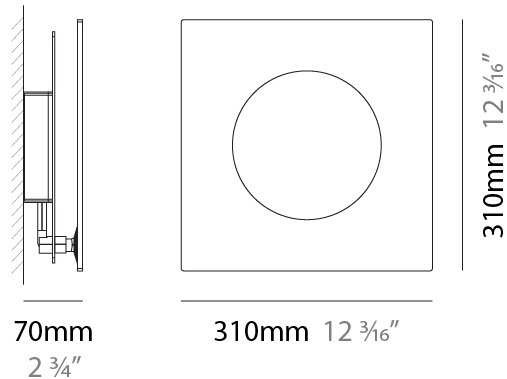

PETRA SURFACE

D43059- -

base number
Color   Finish
Temperature   Options

PROJECT
TYPE
SPECIFIER
QUANTITY
DATE

1. To build a product code in our configurator select the specify button on the base model # product page
2. To build a manual product code on this datasheet choose from the options listed below in blue font and add the suffix to the base model #

GENERAL

Series: Petra
Brand: Icone
Division: Design
Mounting Type: Surface
Mounting Location: Wall
Subcategory: Ambient

PHYSICAL

Shape: Square
Length (mm): 310
Length (in): 12 ³/₁₆
Width (mm): 70
Width (in): 2 ³/₄
Height (mm): 310
Height (in): 12 ³/₁₆
Light Distribution: Indirect
Fixture Finish: [ECO_SBR](#) / [ECO_WHI](#) / [ECR_BLK](#) / [ECR_SAL](#) / [ECR_SBR](#) / [EGL_BLK](#) / [EGL_RUS](#) / [EGL_WHI](#) / [ESI_SBR](#) / [SLA_SAL](#) / [WHI_RUS](#) / [WHI_SAL](#) / [WHI_WHI](#)
Fixture Material: Aluminum

ELECTRICAL

Lamp Type: LED
Input Wattage (W): 28
Total Output Wattage (W): 25.2
Dimming: Non-Dimmable / 0-10V Dimming
Driver Included: Yes
Driver Location: Integrated
Driver Type: Constant Current - 120-277Vac
Driver Class: Class 2
Input Voltage (V): 120
Constant Current (MA): 700

LED

Color Temperature (°K): [2700](#) / [3000](#)
Nominal Lumen (lm): 3697
CRI: >90 CRI
Lamp Life (hrs): 50000

OPTICAL

RATINGS AND CERTIFICATIONS

Certified By: Certified for North American Standards
IP rating: IP20