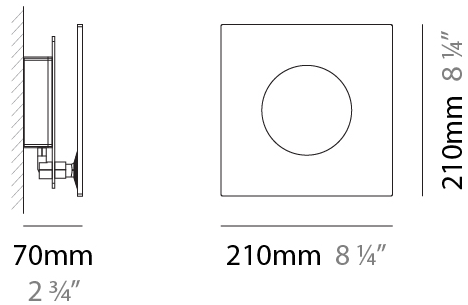

PETRA SURFACE

D43058-

base number
Color   Finish
Temperature   Options

PROJECT
TYPE
SPECIFIER
QUANTITY
DATE

1. To build a product code in our configurator select the specify button on the base model # product page
2. To build a manual product code on this datasheet choose from the options listed below in blue font and add the suffix to the base model #

GENERAL

Series: Petra
Brand: Icone
Division: Design
Mounting Type: Surface
Mounting Location: Wall
Subcategory: Ambient

PHYSICAL

Shape: Square
Length (mm): 210
Length (in): 8 ¼
Width (mm): 70
Width (in): 2 ¾
Height (mm): 210
Height (in): 8 ¼
Light Distribution: Indirect
Fixture Finish: [ECO_SBR](#) / [ECO_WHI](#) / [ECR_BLK](#) / [ECR_SAL](#) / [ECR_SBR](#) / [EGL_BLK](#) / [EGL_RUS](#) / [EGL_WHI](#) / [ESI_SBR](#) / [SLA_SAL](#) / [WHI_RUS](#) / [WHI_SAL](#) / [WHI_WHI](#)
Fixture Material: Aluminum

ELECTRICAL

Lamp Type: LED
Input Wattage (W): 16
Total Output Wattage (W): 13.5
Dimming: Non-Dimmable / 0-10V Dimming
Driver Included: Yes
Driver Location: Integrated
Driver Type: Constant Current - 120Vac
Driver Class: Class 2
Input Voltage (V): 120
Constant Current (MA): 700

LED

Color Temperature (°K): [2700](#) / [3000](#)
Nominal Lumen (lm): 2598
CRI: >90 CRI
Lamp Life (hrs): 50000

OPTICAL

RATINGS AND CERTIFICATIONS

Certified By: Certified for North American Standards
IP rating: IP20