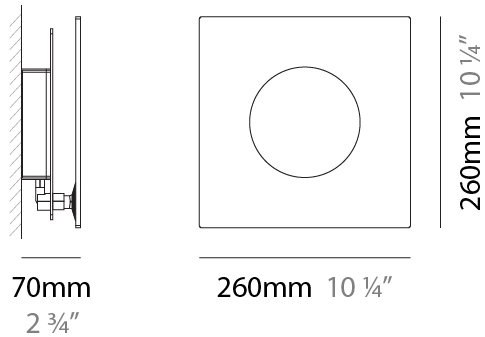

PROJECT	_____
TYPE	_____
SPECIFIER	_____
QUANTITY	_____
DATE	_____

PETRA SURFACE

D43057- -

base number
Color   Finish
Temperature   Options

1. To build a product code in our configurator select the specify button on the base model # product page
2. To build a manual product code on this datasheet choose from the options listed below in blue font and add the suffix to the base model #

GENERAL

Series: Petra
Brand: Icone
Division: Design
Mounting Type: Surface
Mounting Location: Wall
Subcategory: Ambient

PHYSICAL

Shape: Square
Length (mm): 260
Length (in): 10 ¼
Width (mm): 70
Width (in): 2 ¾
Height (mm): 260
Height (in): 10 ¼
Light Distribution: Indirect
Fixture Finish: [ECO_SBR](#) / [ECO_WHI](#) / [ECR_BLK](#) / [ECR_SAL](#) / [ECR_SBR](#) / [EGL_BLK](#) / [EGL_RUS](#) / [EGL_WHI](#) / [ESI_SBR](#) / [SLA_SAL](#) / [WHI_RUS](#) / [WHI_SAL](#) / [WHI_WHI](#)
Fixture Material: Aluminum

ELECTRICAL

Lamp Type: LED
Input Wattage (W): 19.7
Total Output Wattage (W): 16.8
Dimming: Non-Dimmable / 0-10V Dimming
Driver Included: Yes
Driver Location: Integrated
Driver Type: Constant Current - Universal
Driver Class: Class 2
Input Voltage (V): 120
Constant Current (MA): 700

LED

Color Temperature (°K): [2700](#) / [3000](#)
Nominal Lumen (lm): 2598
CRI: >90 CRI
Lamp Life (hrs): 50000

OPTICAL

RATINGS AND CERTIFICATIONS

Certified By: Certified for North American Standards
IP rating: IP20