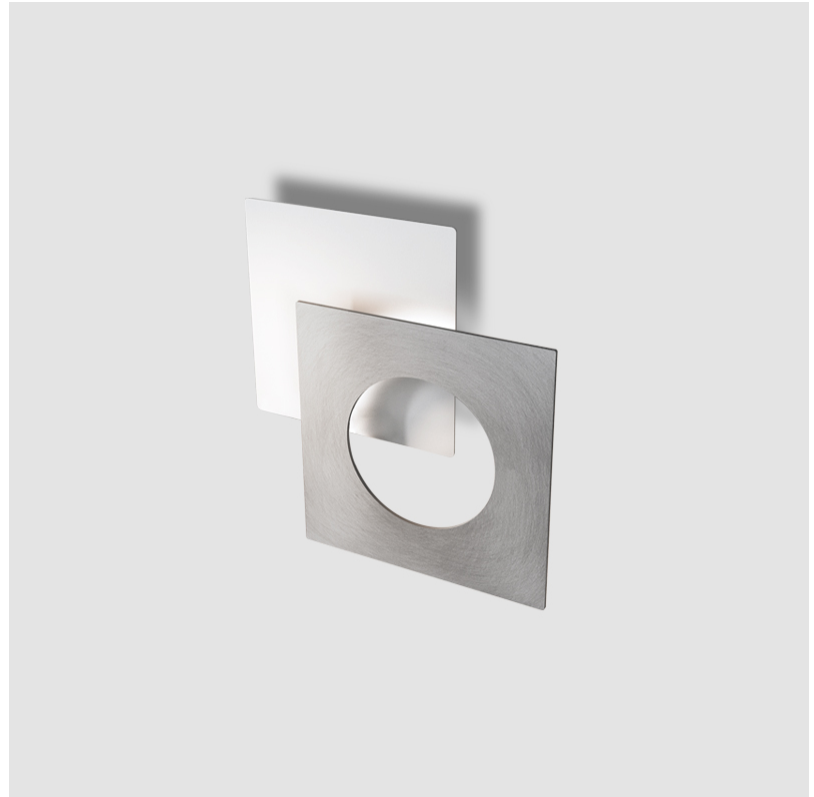

PETRA SURFACE

D43058-

base number
Color   Finish
Temperature   Options

PROJECT
TYPE
SPECIFIER
QUANTITY
DATE

1. To build a product code in our configurator select the specify button on the base model # product page
2. To build a manual product code on this datasheet choose from the options listed below in blue font and add the suffix to the base model #

GENERAL

Series: Petra
Brand: Icone
Division: Design
Mounting Type: Surface
Mounting Location: Wall
Subcategory: Ambient

PHYSICAL

Shape: Square
Length (mm): 210
Length (in): 8 ¼
Width (mm): 70
Width (in): 2 ¾
Height (mm): 210
Height (in): 8 ¼
Light Distribution: Indirect
Fixture Finish: [ECO_SBR](#) / [ECO_WHI](#) / [ECR_BLK](#) / [ECR_SAL](#) / [ECR_SBR](#) / [EGL_BLK](#) / [EGL_RUS](#) / [EGL_WHI](#) / [ESI_SBR](#) / [SLA_SAL](#) / [WHI_RUS](#) / [WHI_SAL](#) / [WHI_WHI](#)
Fixture Material: Aluminum

ELECTRICAL

Lamp Type: LED
Input Wattage (W): 16
Total Output Wattage (W): 13.5
Dimming: Non-Dimmable / 0-10V Dimming
Driver Included: Yes
Driver Location: Integrated
Driver Type: Constant Current - 120Vac
Driver Class: Class 2
Input Voltage (V): 120
Constant Current (MA): 700

LED

Color Temperature (°K): [2700](#) / [3000](#)
Nominal Lumen (lm): 2598
CRI: >90 CRI
Lamp Life (hrs): 50000

OPTICAL

RATINGS AND CERTIFICATIONS

Certified By: Certified for North American Standards
IP rating: IP20