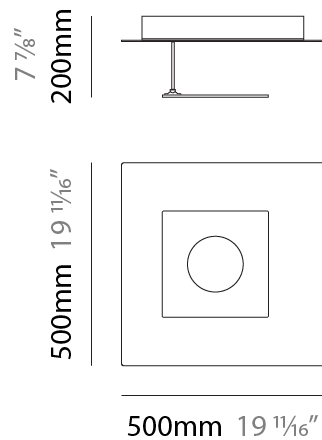

PETRA SURFACE

D42079- -

base number
Color   Finish
Temperature   Options

PROJECT
TYPE
SPECIFIER
QUANTITY
DATE

1. To build a product code in our configurator select the specify button on the base model # product page
2. To build a manual product code on this datasheet choose from the options listed below in blue font and add the suffix to the base model #

GENERAL

Series: Petra
Brand: Icone
Division: Design
Mounting Type: Surface
Mounting Location: Ceiling
Subcategory: Ambient

PHYSICAL

Shape: Square
Length (mm): 500
Length (in): 19 ¹¹/₁₆
Width (mm): 500
Width (in): 19 ¹¹/₁₆
Height (mm): 200
Height (in): 7 ⁷/₈
Light Distribution: Indirect
Fixture Finish: [ECO_SBR](#) / [ECO_WHI](#) / [ECR_BLK](#) / [ECR_SAL](#) / [ECR_SBR](#) / [EGL_BLK](#) / [EGL_RUS](#) / [EGL_WHI](#) / [ESI_SBR](#) / [SLA_SAL](#) / [WHI_RUS](#) / [WHI_SAL](#) / [WHI_WHI](#)
Fixture Material: Aluminum

ELECTRICAL

Lamp Type: LED
Input Wattage (W): 19.7
Total Output Wattage (W): 16.8
Dimming: Non-Dimmable / 0-10V Dimming
Driver Included: Yes
Driver Location: Integrated
Driver Type: Constant Current - Universal
Driver Class: Class 2
Input Voltage (V): 120
Constant Current (MA): 700

LED

Color Temperature (°K): [2700](#) / [3000](#)
Nominal Lumen (lm): 3697
CRI: >90 CRI
Lamp Life (hrs): 50000

OPTICAL

RATINGS AND CERTIFICATIONS

Certified By: Certified for North American Standards
IP rating: IP20